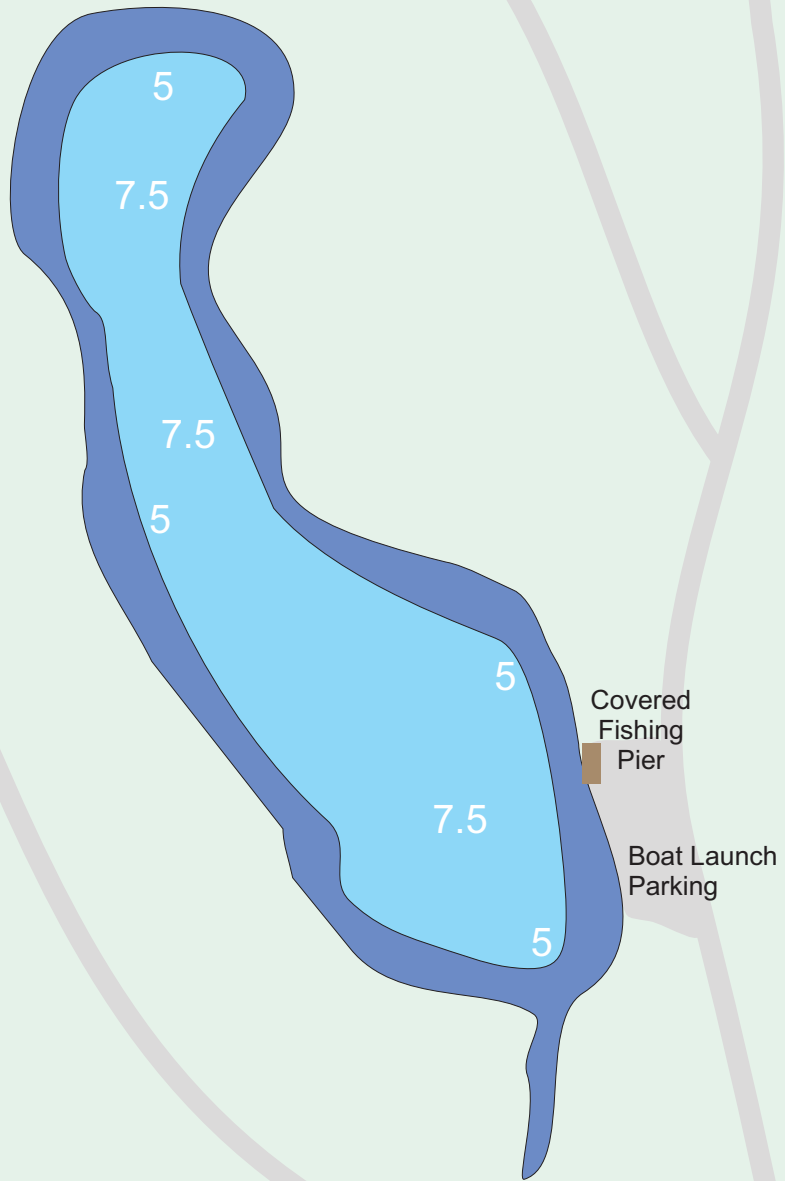

Woodhaven Drive East

5

Sherbrook Trail

5

Ingerside Trail

Covered  
Fishing  
Pier

Boat Launch  
Parking

Depth contour lines  
are at 5 foot depth  
intervals

# SUNSET LAKE

Depth Contour Map